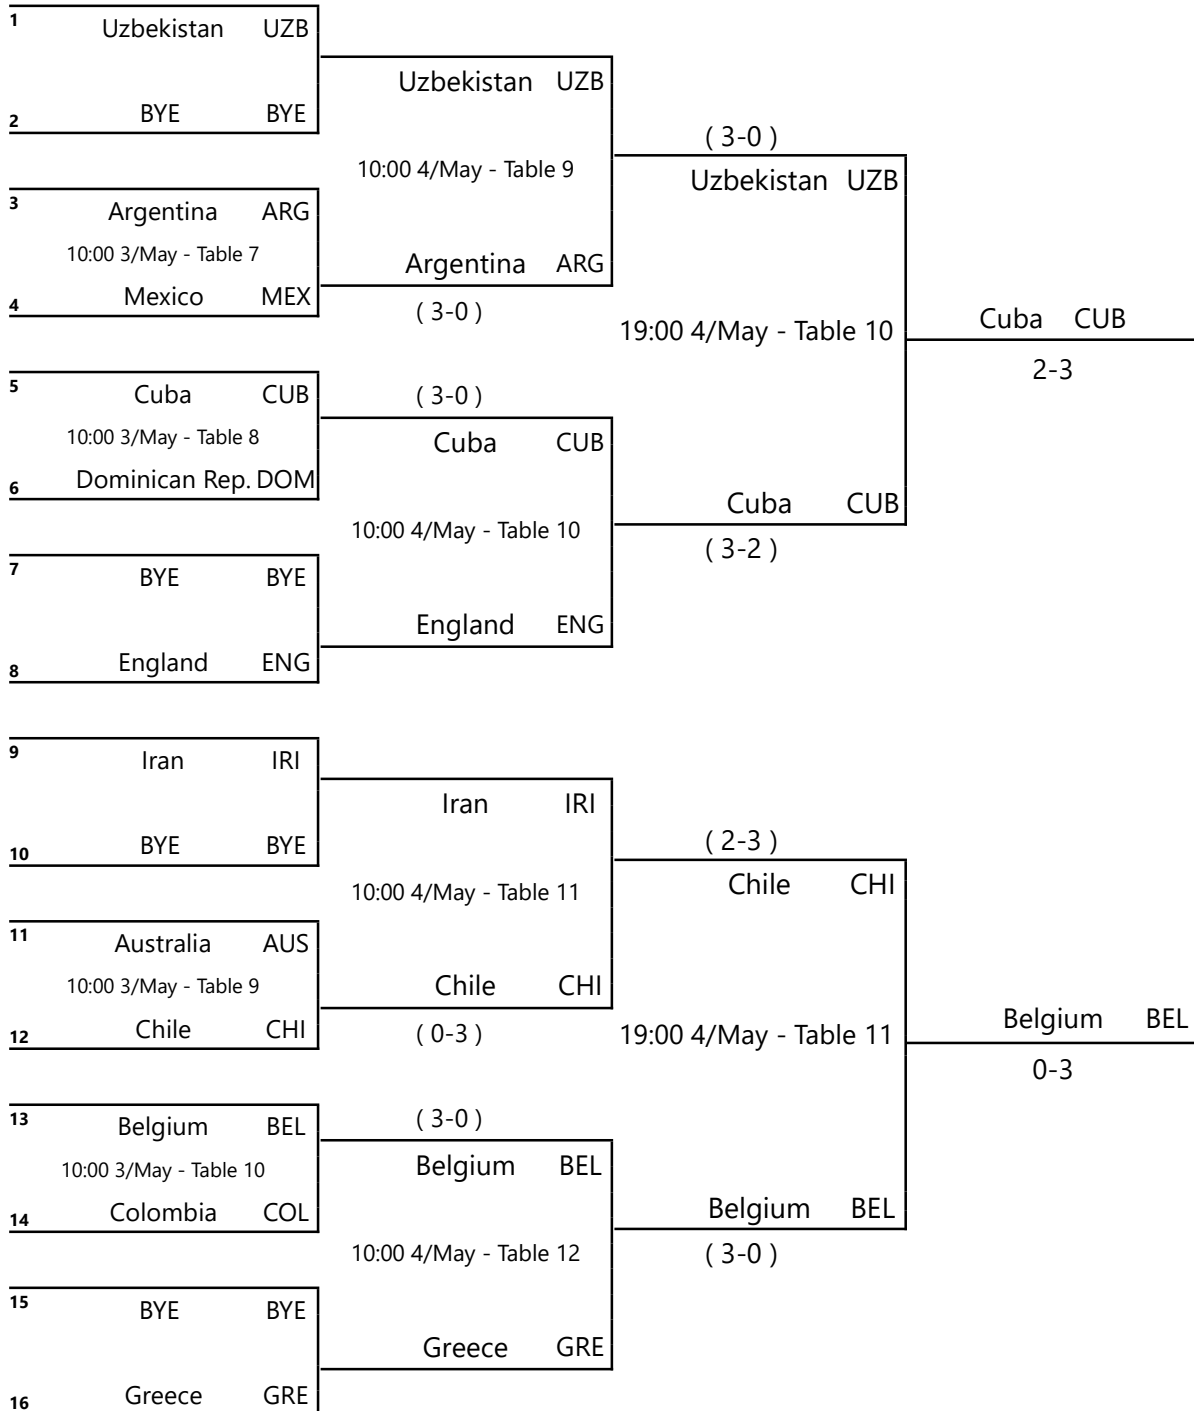

### Draw ,Women 2nd Division,37-48

As of Friday, 4 May, 2018 21:46

Legend:  
 (x) (Seeding number 1 to 16)